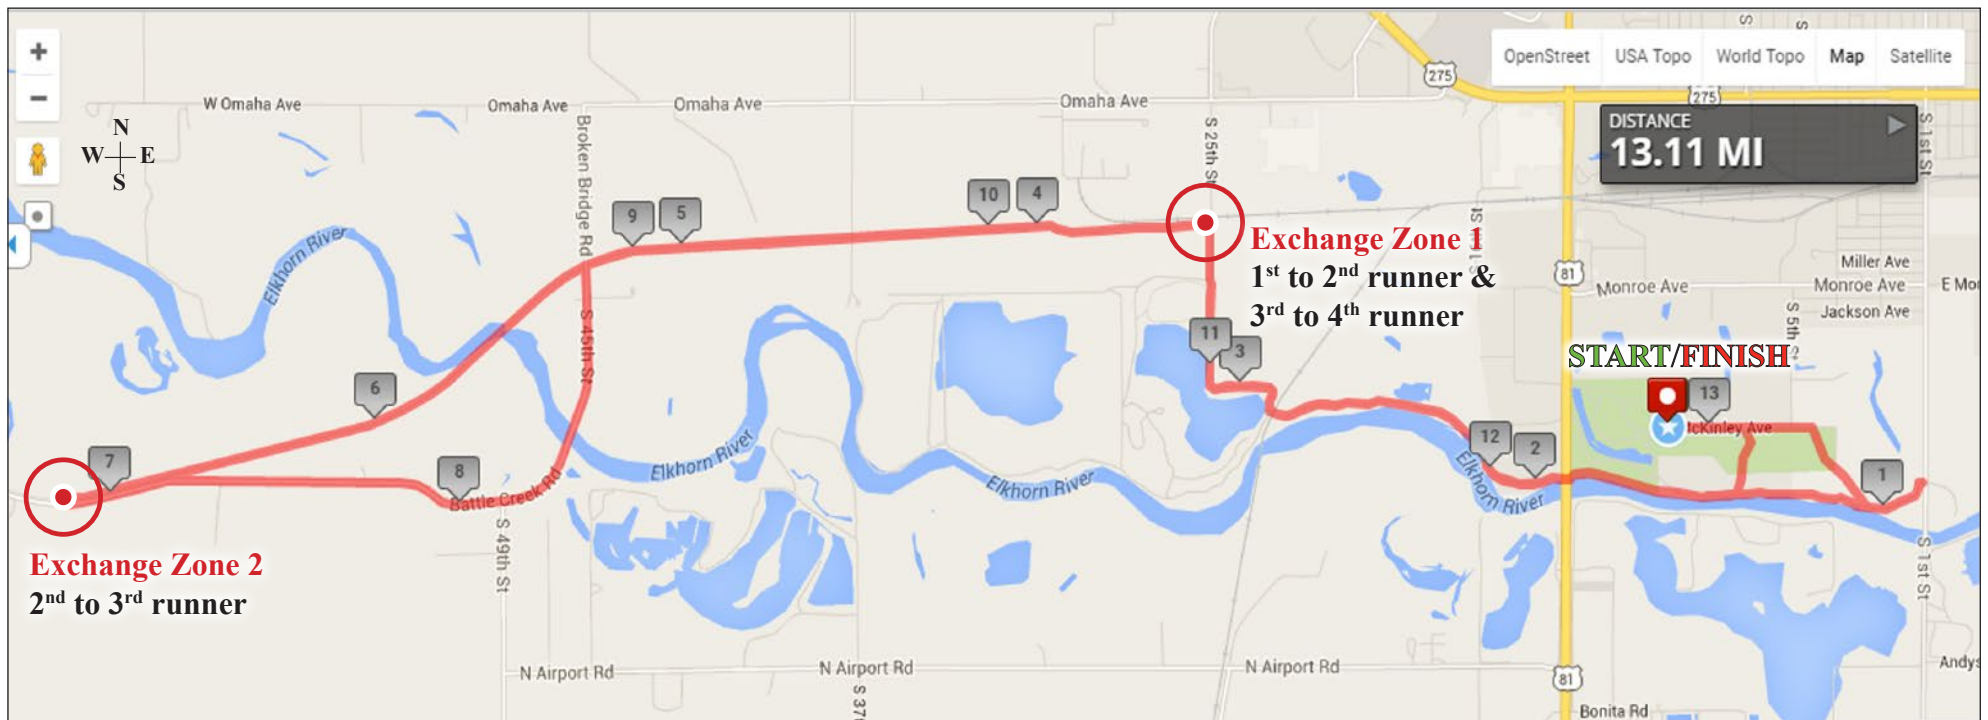

RELAY ROUTE

June 18, 2022 Norfolk, NE Visit laughandahalfmarathon.com/details for GPS route maps

 Half-marathon & Relay Route (approx. 13.1 mi.)

 START/FINISH

presented by:

 Relay Exchange Zone & Exchange Point